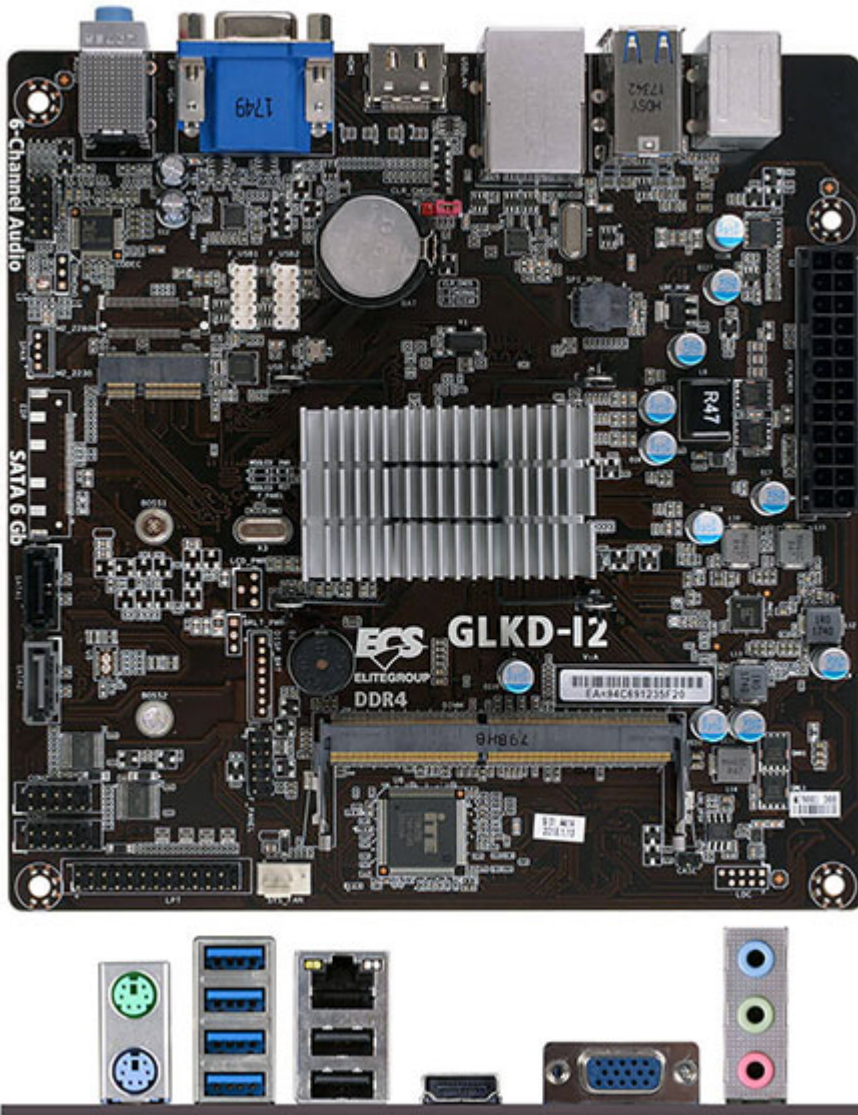

74.95 EUR
 incl. 19% VAT, plus [shipping](#)

- Windows 10 Workable support
- ECS Durathon Technology ensure the stability, reliability and performance of system.
- ECS MIB III - A friendly interface for overclocking
- ECS Intelligent EZ Utility : eBLU, eDLU

MEMORY	Single-channel DDR4 Memory architecture Supports DDR4 2400 non-ECC, Un-buffered SDRAM Memory 1 X DDR4 SO-DIMM socket
EXPANSION SLOT	Support up to 8 GB 1 X M.2 slot for WiFi/BT PCIe Gen 2
Storage	Supports Intel® CNVi Support by Gemini Lake Express Chipset 2 X Serial ATAIII 6Gb/s
Audio	6-Channel HD audio CODEC Realtek ALC662 Realtek ALC662 6-channel High Definition audio CODEC Meets performance requirements for Microsoft WLP 3.08 Vista premium and mobile PCs Six channel DAC supports 16/20/24-bit PCM format for 5.1 channel audio solution Emulation of 26 sound environments to enhance gaming experience Voice Cancellation and Key Shifting in Karaoke mode Compatible with Direct Sound 3D™, A3D™, I3DL2
LAN	Realtek 8111H Gigabit Fast Ethernet Controller
USB	4 X USB3.1 Gen1 port(s) up to 5Gb/s (either rear I/O or front header) 6 X USB2.0 port(s) Up to 480 Mb/s [Back Panel 2 port(s), Onboard 4 port(s)] 1 X PS/2 Keyboard & PS/2 mouse connectors
REAR PANEL I/O	1 X Audio port (Line Out/Line In/Mic In) 1 X RJ-45 port 1 X HDMI port(s) 1 X D-Sub (VGA) port(s) 1 X Display port(optional instead of D-SUB (VGA))

CONNECTORS & HEADERS	1 X 24-pin ATX Power Supply connector 1 X 4-pin SYS_FAN connector 1 X Front Panel MIC/Speaker out header 1 X Front Panel switch/LED header 2 X USB 2.0 header 1 X CLR_CMOS header 2 X Serial port header (COM) 1 X Parallel port header (LPT) 1 X eDP header (optional)
SYSTEM BIOS	AMI BIOS with 128 MB SPI Flash ROM Supports M.I.B III Utility Dual Display Support GUI UEFI BIOS Multi-Language BIOS
FORM FACTOR	Mini ITX Form Factor 170*170
OS Support	Windows 10 64-bit Windows 10 32-bit
Certifications	CE/FCC Certification WHQL Certification
Bundled Software	ECS Intelligent EZ Utility : eBLU, eDLU